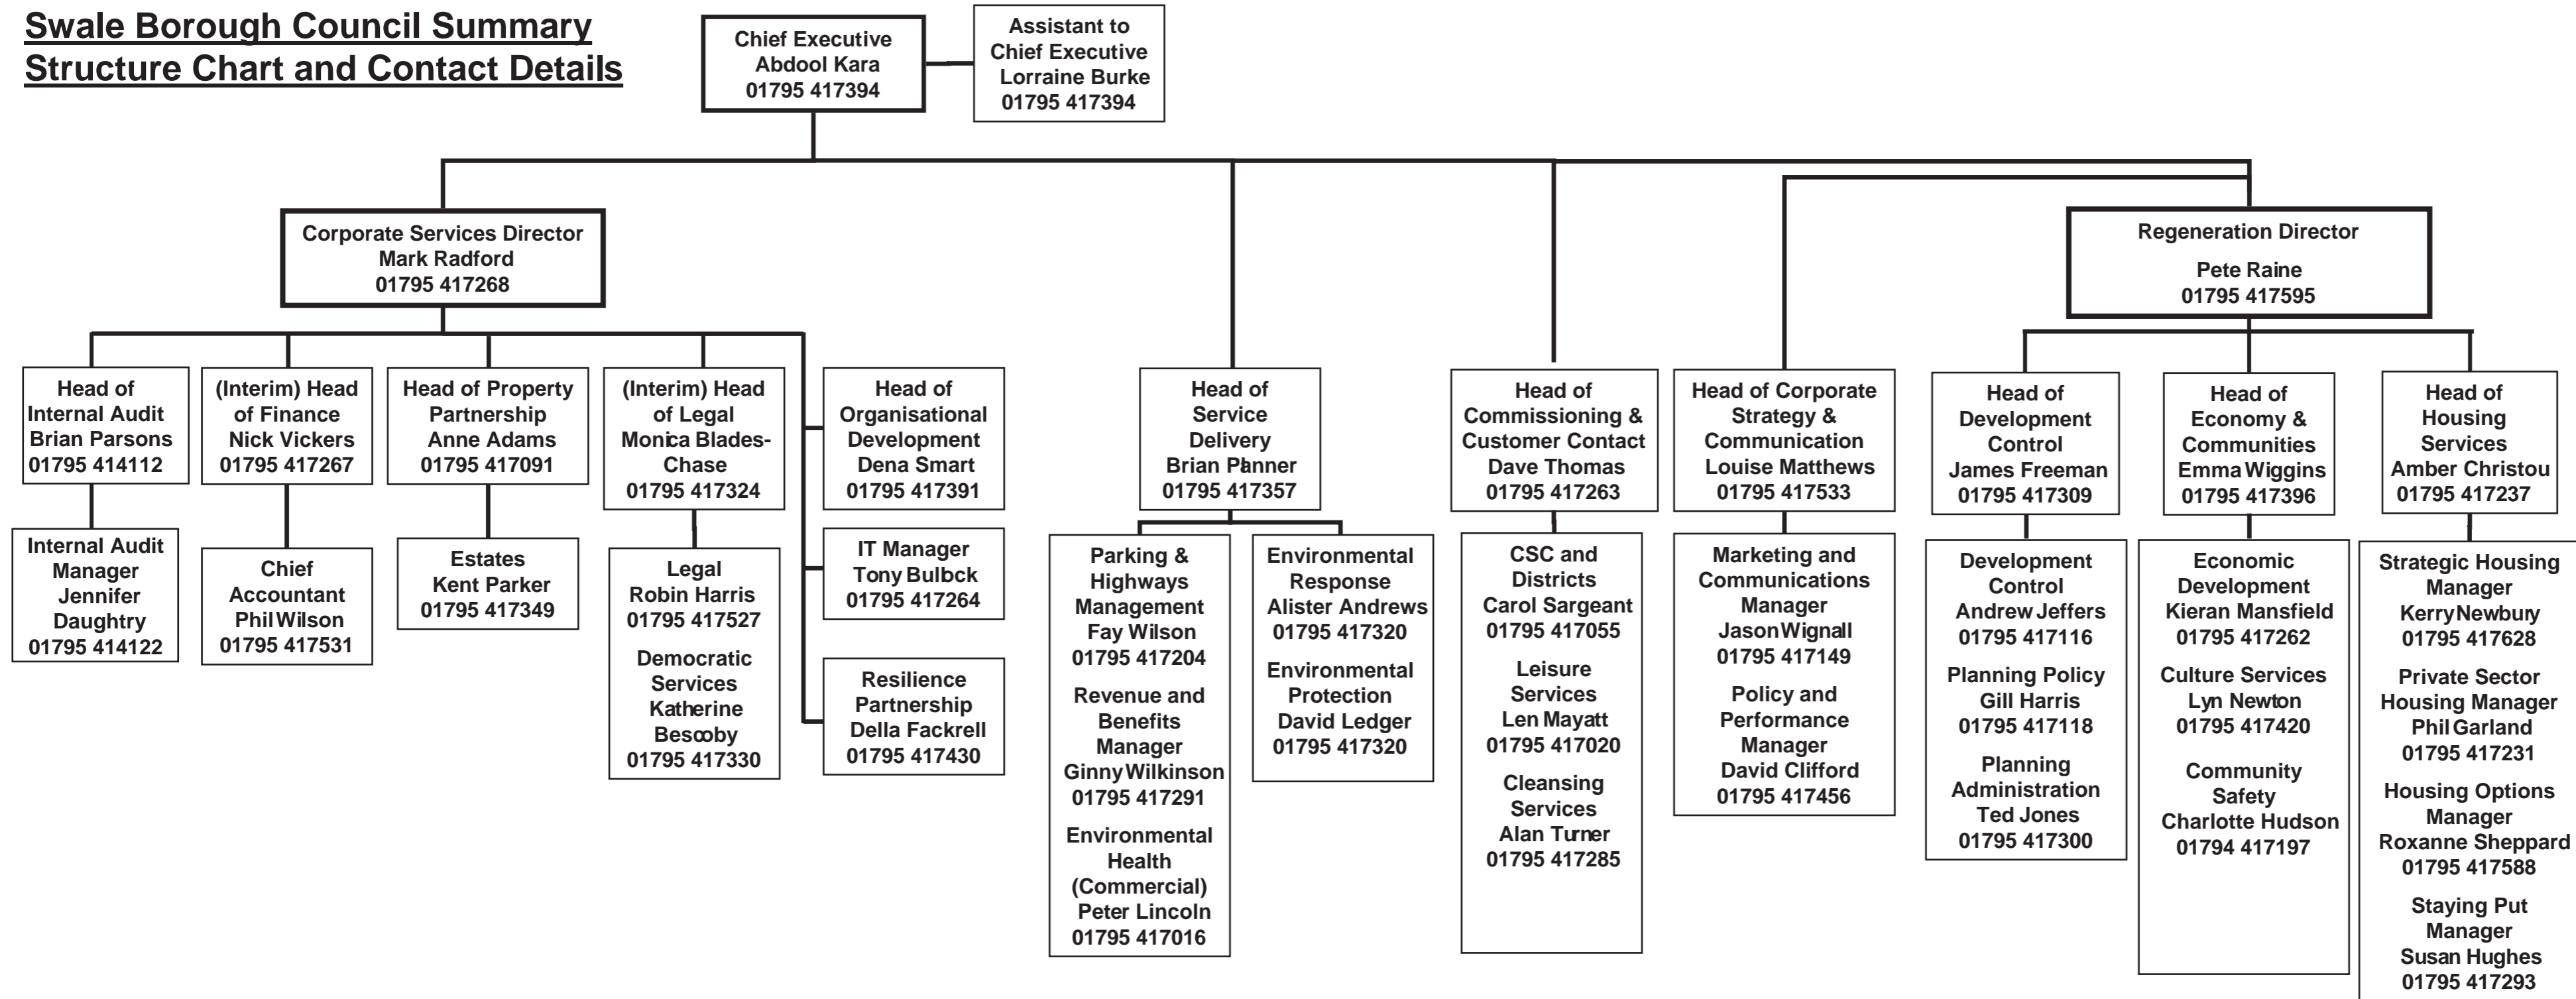

**Swale Borough Council Summary  
Structure Chart and Contact Details**

**EMAILING**   
To email any staff member use:  
'fullname@swale.gov.uk  
(all lower case)

For example  
tonybullock@swale.gov.uk

Exceptionis Chief Executive  
chiefexecutive@swale.gov.uk