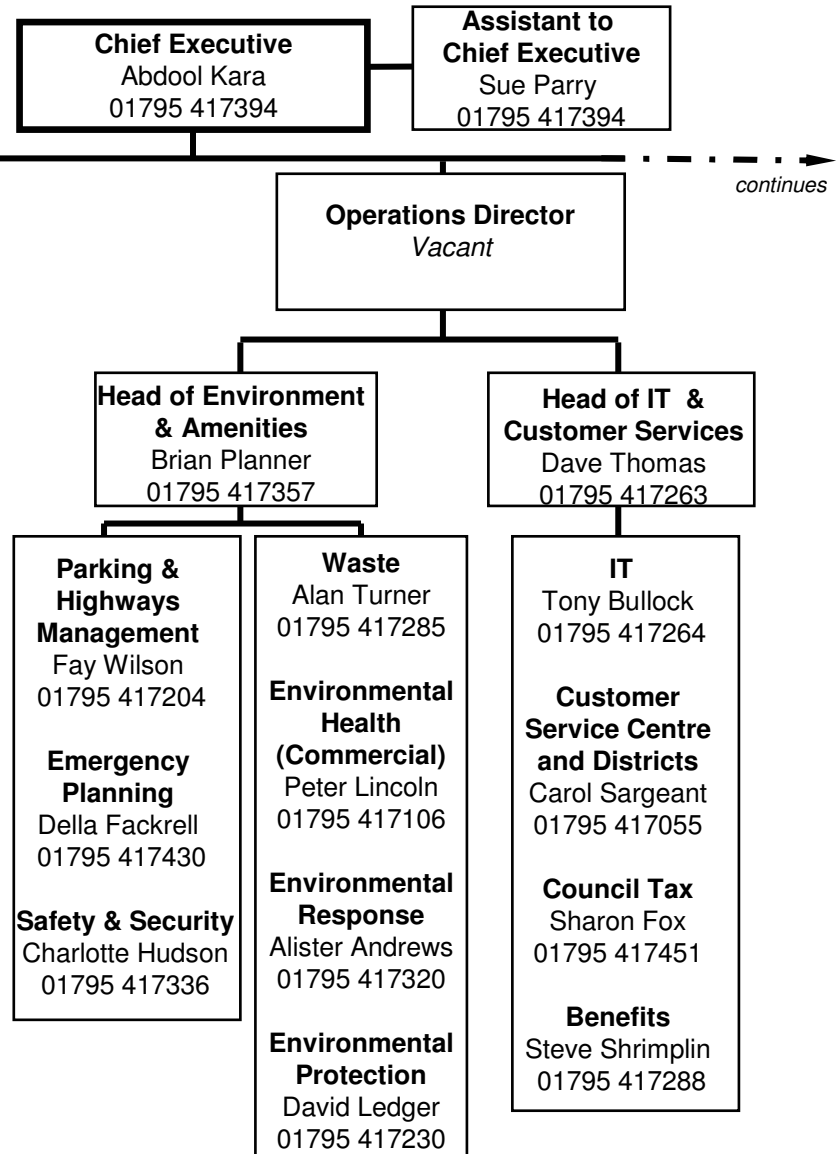

Swale Borough Council Summary Structure Chart and Contact Details

continues →

Customer Service Centre
01795 417850

Swale Borough Council Summary Structure Chart and Contact Details

EMAILING 

To email any staff member use:
'fullname'@swale.gov.uk (all lower case)