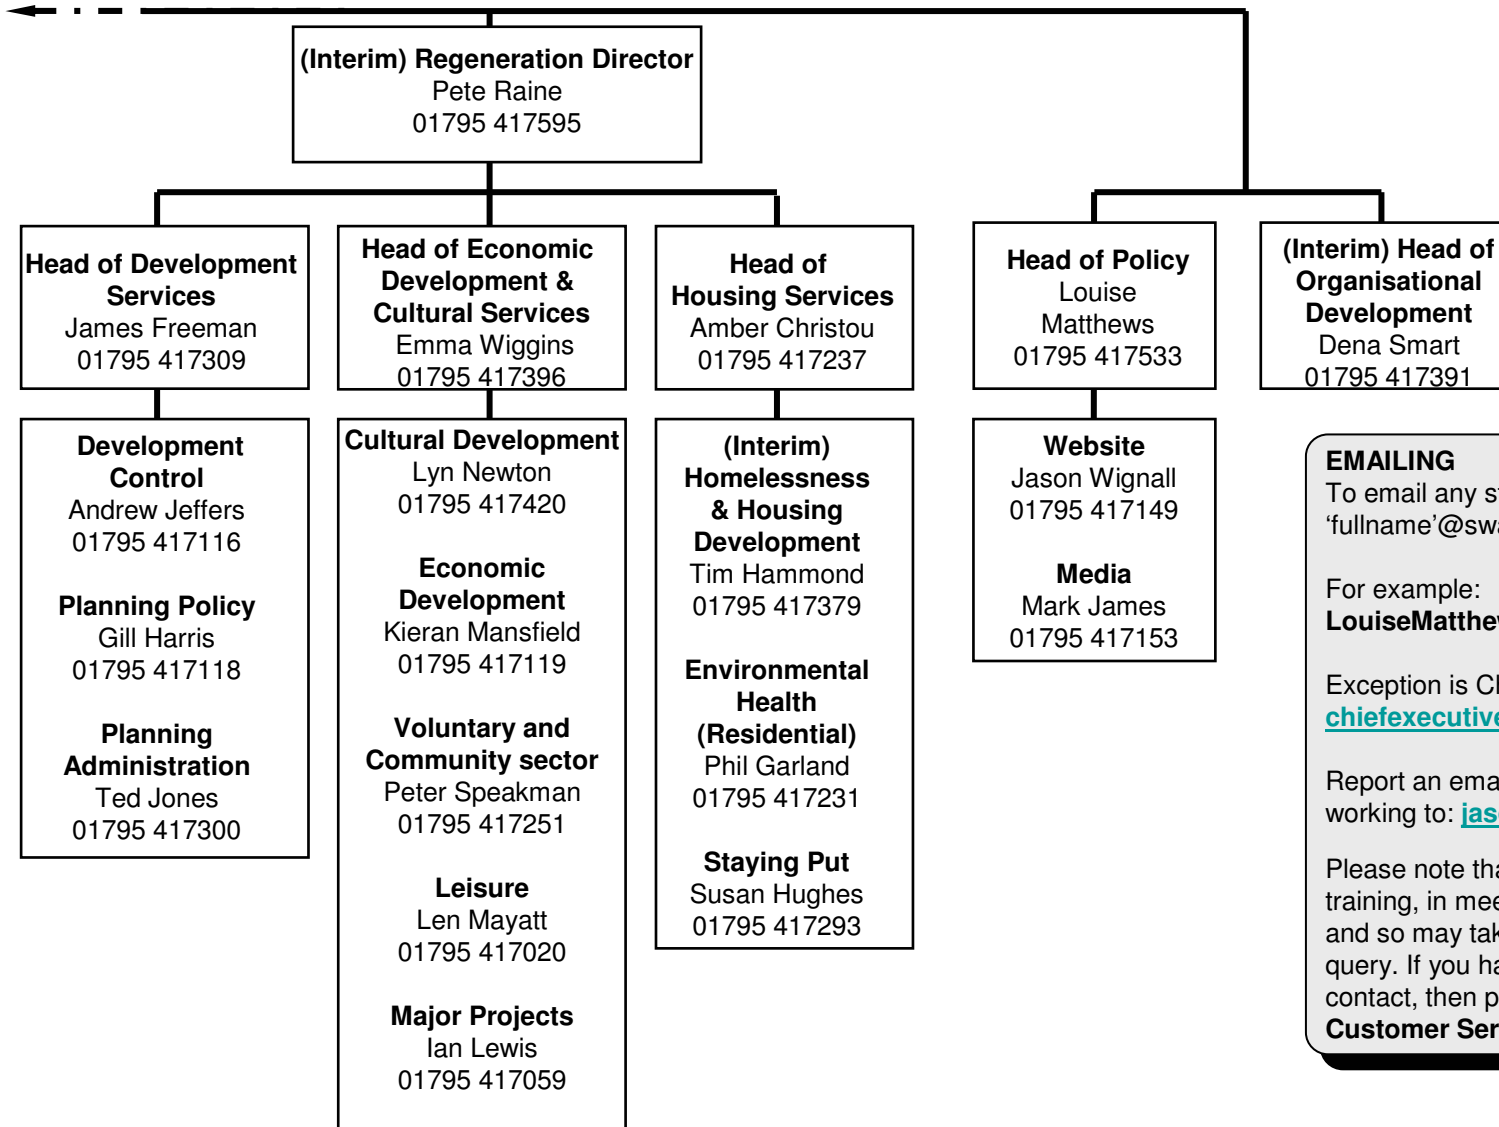

Swale Borough Council Summary Structure Chart and Contact Details

continues →

Customer Service Centre
01795 417850

Swale Borough Council Summary Structure Chart and Contact Details

EMAILING 

To email any staff member use:
'fullname'@swale.gov.uk (all lower case)